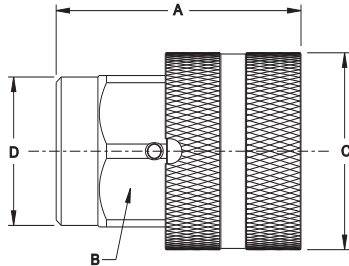

125

WB Coupler

Part Number	Connection Type	A Overall Length	B Hex Size	C Largest Diameter	D Turned Diameter	Maximum Working Pressure
#						
		inch	inch	inch	inch	psi
WB-501-8FP	1/2-14 NPTF	2.10	1.25	1.25	1.25	10,000

WB-501-8FP